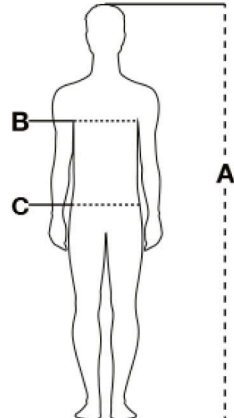

Materiale: 420T
 100% NYLON
 38 GR/MQ

Taglie: S-M-L-XL-XXL-3XL

MATCHING *Casual Fit* **BIG size**

MADE IN: MADE IN CHINA

HS CODE: 62113390

Certificazioni:

Sizes (+/- 5%)	(A)	(B)	(C)
XXS	158/164	76/80	68/72
XS	166/172	82/86	74/79
S	168/174	86/92	80/86
M	172/178	94/100	88/94
L	174/180	102/108	96/102
XL	176/182	110/116	104/110
XXL	178/184	118/124	112/118
3XL	180/186	126/132	120/126
4XL	184/188	134/140	128/134
5XL	186/190	142/148	136/142

Descrizione:

Gilet/piumino da uomo in nylon imbottito in poliestere effetto piuma, zip sportiva a contrasto, due tasche esterne, interno a colori in contrasto.

Istruzioni di lavaggio:

BLU NAVY

NERO

MIMETICO/NERO